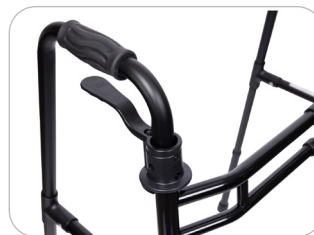

EXPANDABLE ADULT PADDLE WALKER WITH 5" WHEELS ★★★★★

400 Lbs.
Weight
Capacity

EXPANDABLE PUSH PALM PADDLE WALKER

- PALM RELEASE PADDLE MECHANISM
- DUAL CROSSBAR FOR ENHANCED STRENGTH
- EFFORTLESS OPENING AND CLOSING
- UNIQUE FASTENER-FREE CONSTRUCTION

Width adjusts from 16" to 24"

- Adjustable width from 16" to 24" and a 400 lb. weight capacity to accommodate both standard and bariatric users.
- Large ergonomic push-release paddles allow each side to fold and open with ease.
- Dual crossbar provides superior strength and stability.
- Secure Locking Mechanism with audible "click" confirms the frame is opened.
- Fastener-free design prevents loosening over time
- Two front 5" easy glide casters
- Folds flat to a slim 5" for convenient storage and transport.

Palm Release Paddle

INSIDE HAND GRIP WIDTH: 16" - 24"
INSIDE BACK LEGS WIDTH: 19" - 25"
BASE DEPTH (OPENED): 17.5"
HEIGHT ADJUSTMENT: 30" - 39"
WHEEL SIZE: 5"
WEIGHT CAPACITY: 400 lbs

MODEL # **AW5WP-EX**