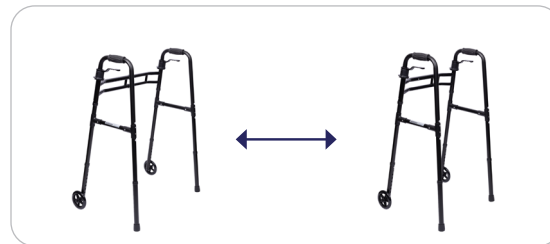

EXPANDABLE ADULT PADDLE WALKER WITH 5" WHEELS ★★★★★

400 Lbs.
Weight
Capacity

EXPANDABLE PUSH PALM PADDLE WALKER

- PALM RELEASE PADDLE MECHANISM
- DUAL CROSSBAR FOR ENHANCED STRENGTH
- EFFORTLESS OPENING AND CLOSING
- UNIQUE FASTENER-FREE CONSTRUCTION

Width adjusts from 16" to 24"

- Adjustable width from 16" to 24" and a 400 lb. weight capacity to accommodate both standard and bariatric users.
- Large ergonomic push-release paddles allow each side to fold and open with ease.
- Dual crossbar provides superior strength and stability.
- Secure Locking Mechanism with audible "click" confirms the frame is opened.
- Fastener-free design prevents loosening over time
- Two front 5" easy glide casters
- Folds flat to a slim 5" for convenient storage and transport.

Palm Release Paddle

INSIDE HAND GRIP WIDTH: 16" - 24"
INSIDE BACK LEGS WIDTH: 19" - 25"
BASE DEPTH (OPENED): 17.5"
HEIGHT ADJUSTMENT: 30" - 39"
WHEEL SIZE: 5"
WEIGHT CAPACITY: 400 lbs

MODEL # **AW5WP-EX**